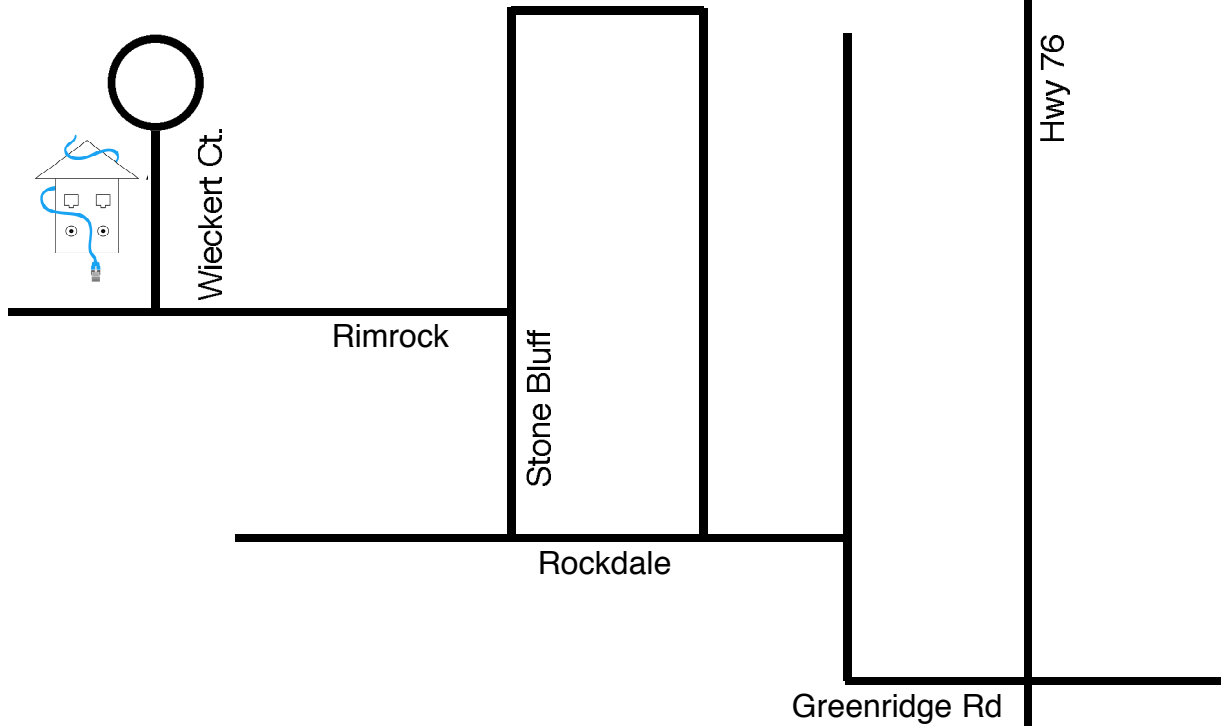

Hwy 15

LOGICAL HOME TECHNOLOGY

Design Center/Model Home
Open by appointment only

N1465 Wieckert Court
Greenville, WI 54942
(920) 757-1300

My Appointment time is...

Date: _____

Time: _____

Hwy 96